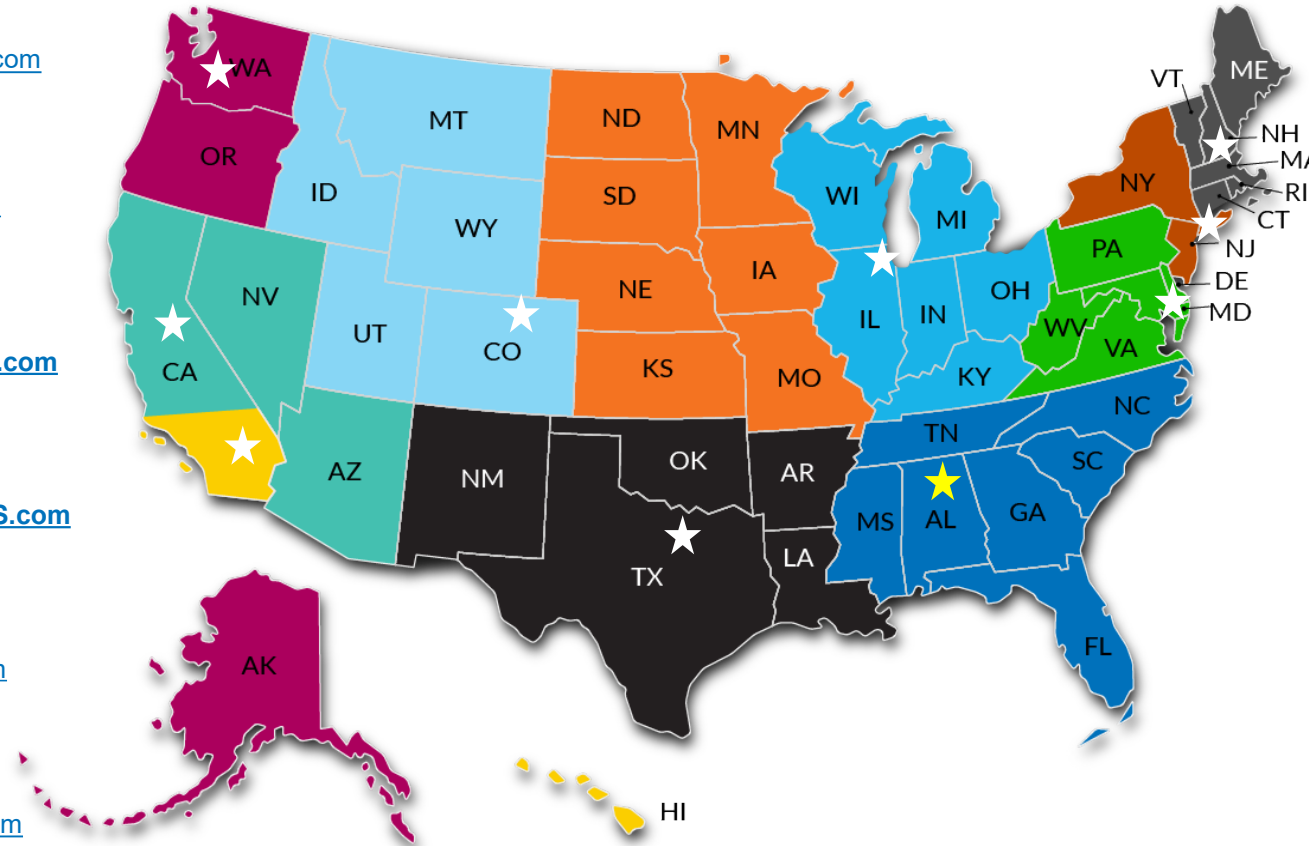

Carlos Rodrigues | *President, North America* | CarlosR@ClimbCS.com

NORTHWEST

Field Rep: Melinda Gerisilo
D: 206-229-2973 | MelindaG@ClimbCS.com
For Quotes: Northwest@ClimbCS.com

ROCKY MOUNTAINS

Field Rep: Mike Taliercio
D: 303-931-7829 | MikeT@ClimbCS.com
For Quotes: Northwest@ClimbCS.com

NorCal

Field Rep: Michael Deparini
D: 760-313-7906 | MichaelD@ClimbCS.com
For Quotes: Southwest@ClimbCS.com

SoCal

Field Rep: Andrew Faley
D: 760-313-7908 | AndrewFa@ClimbCS.com
For Quotes: Southwest@ClimbCS.com

MIDWEST

Field Rep: Mike Taliercio
D: 303-931-7829 | MikeT@ClimbCS.com
For Quotes: Midwest@ClimbCS.com

TOLA

Field Rep: Logan Breitenbach
D: 443-597-9001 | LoganB@ClimbCS.com
For Quotes: Midwest@ClimbCS.com

NORTHEAST

Field Rep: Jessica Lindof
D: 603-660-9272 | Jess@ClimbCS.com
For Quotes: Northeast@ClimbCS.com

NY/NJ

Field Rep: Jay Cittadino
D: 732-567-8142 | JayC@ClimbCS.com
For Quotes: MidAtlantic@ClimbCS.com

MID-ATLANTIC

Field Rep: Randy Jones
D: 732.375.0117 | RandyJ@ClimbCS.com
For Quotes: MidAtlantic@ClimbCS.com

GREAT LAKES

Field Rep: Aaron Foster
D: 443-878-8992 | AaronF@ClimbCS.com
For Quotes: Greatlakes@ClimbCS.com

SOUTHEAST

Field Rep: Mark Matthews
D: 662-643-8611 | MarkM@ClimbCS.com
For Quotes: Southeast@ClimbCS.com