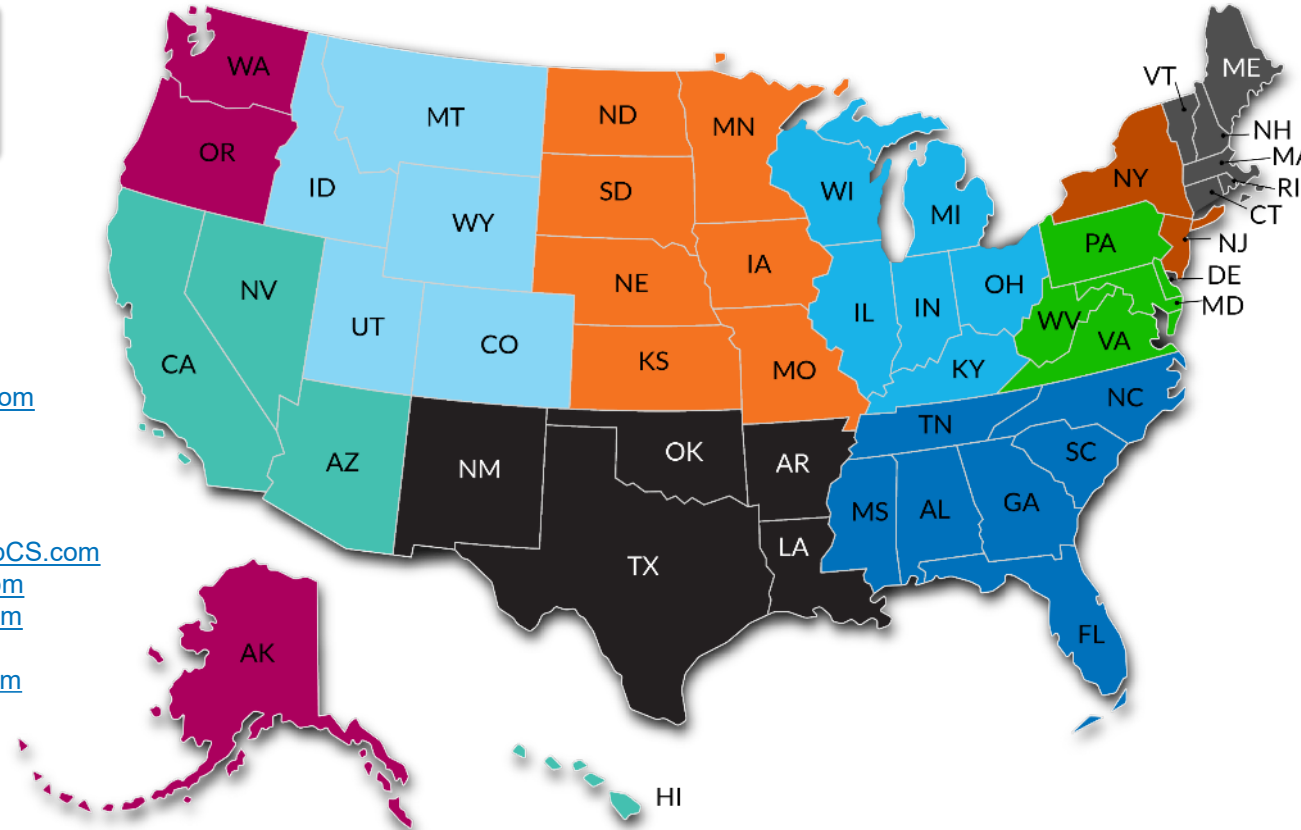

Tim Popovich | COO, North America | Tim@Climbcs.com

Michael Byrnes

Director of Inside Sales - West
MichaelB@ClimbCS.com

NORTHWEST ROCKY MOUNTAINS

Alyssa Costello – Team Lead, AlyssaC@ClimbCS.com
Nicole Ornstein - NicoleO@climbcs.com
Kendall Osburn – KendallO@ClimbCS.com
For Quotes: Northwest@ClimbCS.com

SOUTHWEST

Zach Heller – Team Lead, ZachH@ClimbCS.com
Christian Barr - ChristianB@ClimbCS.com
Tanner Hoffman – TannerH@climbcs.com
Bill King - WilliamK@ClimbCS.com
Mary Jo Banyai– MaryJoB@ClimbCS.com
For Quotes: Southwest@ClimbCS.com

MIDWEST TOLA

John Esposito – Team Lead, JohnE@ClimbCS.com
Paul Millard – PaulM@ClimbCS.com
Dylan Mooney – DylanM@ClimbCS.com
Garrett Porter – GarrettP@ClimbCS.com
Liz Phelps – LizP@ClimbCS.com
For Quotes: Midwest@ClimbCS.com
For Quotes: TOLA@ClimbCS.com

Sean King

Director of Inside Sales - East
SeanK@ClimbCS.com

NORTHEAST

Denis Daley – Team Lead, DenisD@ClimbCS.com
Shayne DeSena - ShayneD@ClimbCS.com
Heather Segreto – HeatherS@ClimbCS.com
Sabrina Vivian - SabrinaV@ClimbCS.com
For Quotes: Northeast@ClimbCS.com

NY/NJ MID-ATLANTIC

Matt Nagle – Team Lead, MatthewN@ClimbCS.com
Nicholas Nguyen - NicholasN@ClimbCS.com
Matt Schaab - MattS@ClimbCS.com
For Quotes: MidAtlantic@ClimbCS.com

GREAT LAKES

Ryan Dooley – Team Lead, RyanD@ClimbCS.com
Lucas Byrnes – LucasB@climbcs.com
Allison Clarke - AllisonC@ClimbCS.com
Joe Pietz - JoeP@ClimbCS.com
Ashley Wright - AshleyW@ClimbCS.com
For Quotes: Greatlakes@ClimbCS.com

SOUTHEAST

Ken Novak – Team Lead, KenN@ClimbCS.com
Dylan Eskow – DylanE@climbcs.com
Rick Wittenburg - RickW@ClimbCS.com
For Quotes: Southeast@ClimbCS.com