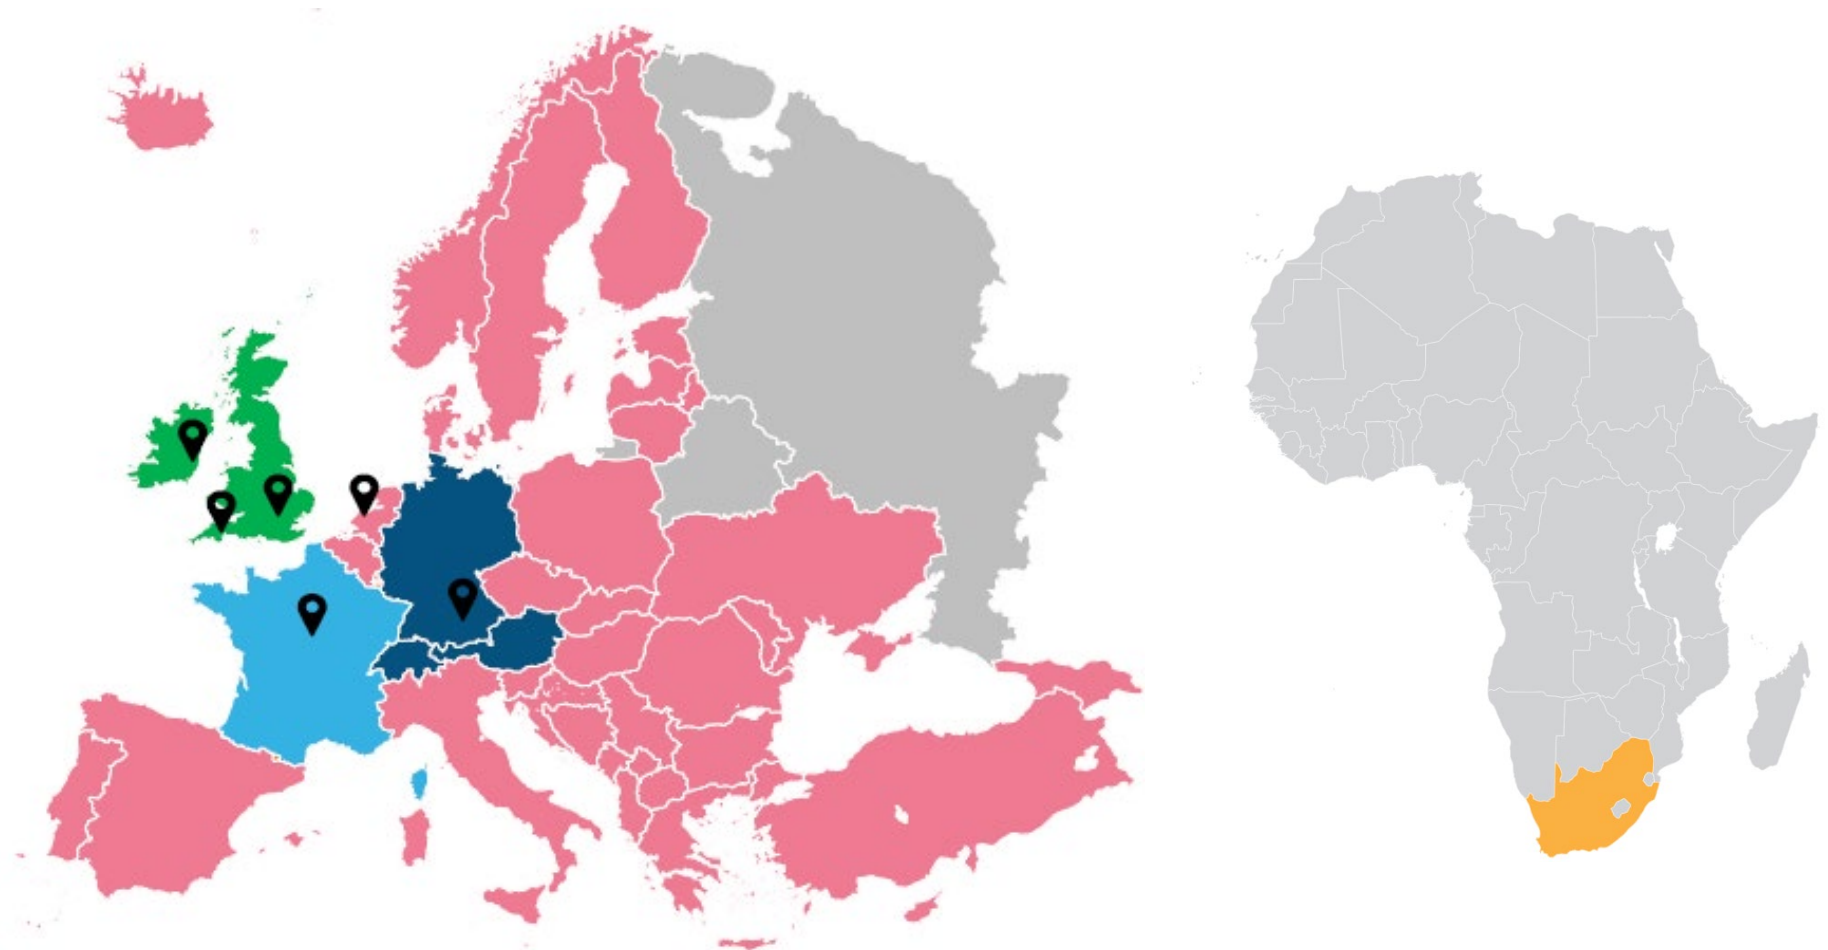

IRELAND & UK

Brian Davis
Sales Director
Email: BDavis@ClimbCS.ie

FRANCE

Kamel Kerbib
France Country Manager
Email: KamelK@ClimbCS.eu

DACH

Martin Bichler
Germany Country Manager
Email: MartinB@ClimbCS.eu

BENELUX

Patrick De Goede
Benelux Country Manager
Email: PatrickDG@ClimbCS.eu

SOUTH AFRICA

Andrew Potgieter
Sales Director, Africa
Email: AndrewP@ClimbCS.co.za