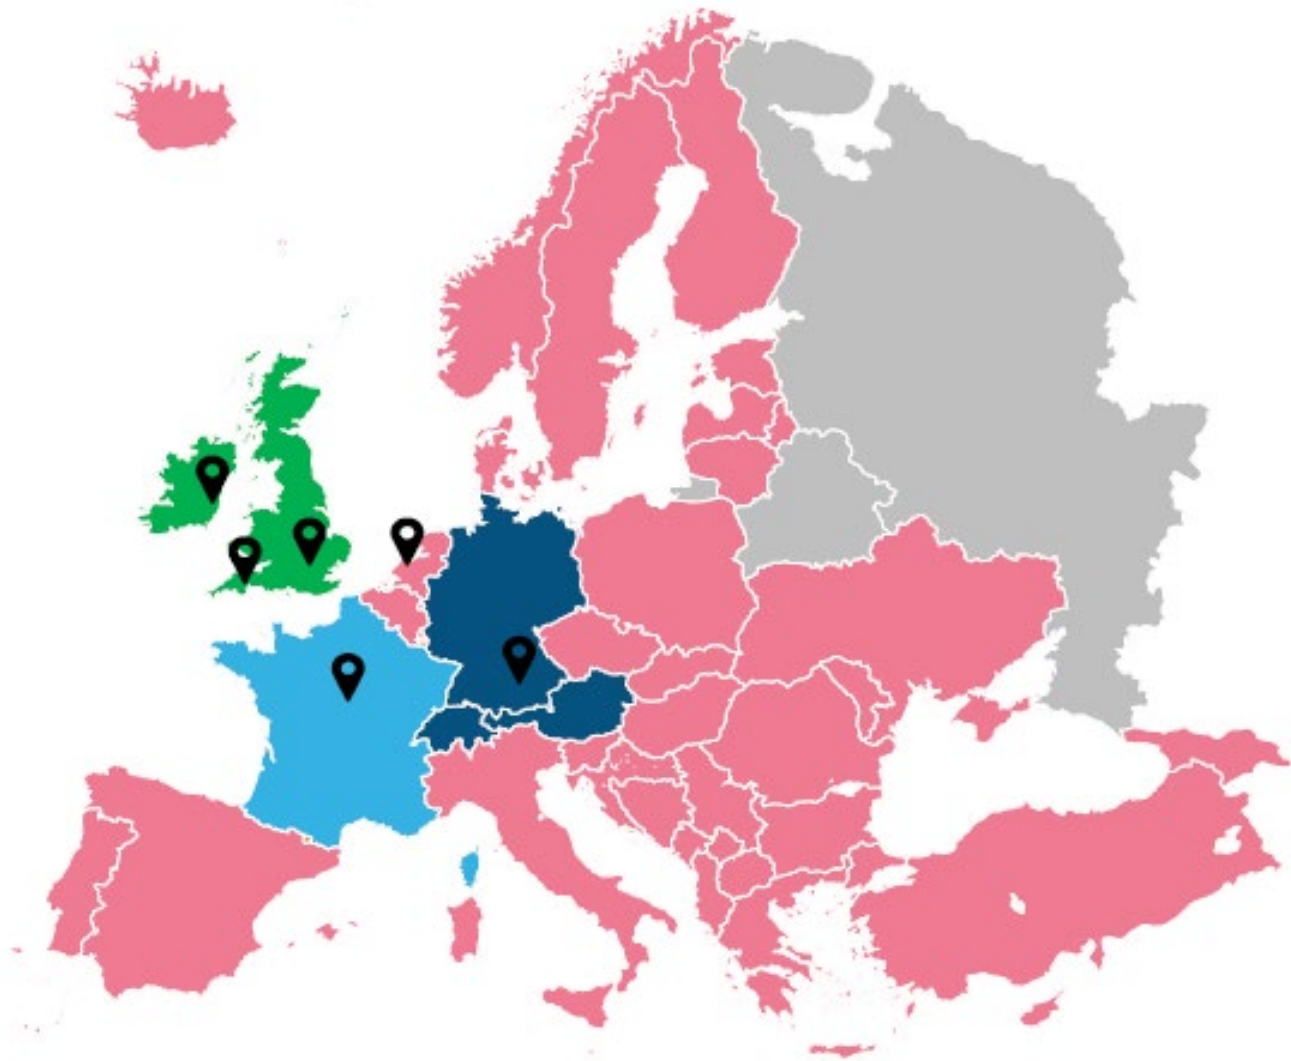

CLIMB

Sales Territory Maps

March 2026

#RUNWITHUS

IRELAND & UK

Brian Davis
Sales Director
Email: BDavis@ClimbCS.ie

FRANCE

Kamel Kerbib
France Country Manager
Email: KamelK@ClimbCS.eu

DACH

Martin Bichler
Germany Country Manager
Email: MartinB@ClimbCS.eu

BENELUX

Patrick De Goede
Benelux Country Manager
Email: PatrickDG@ClimbCS.eu

CLIMB

Thank You!

#RUNWITHUS