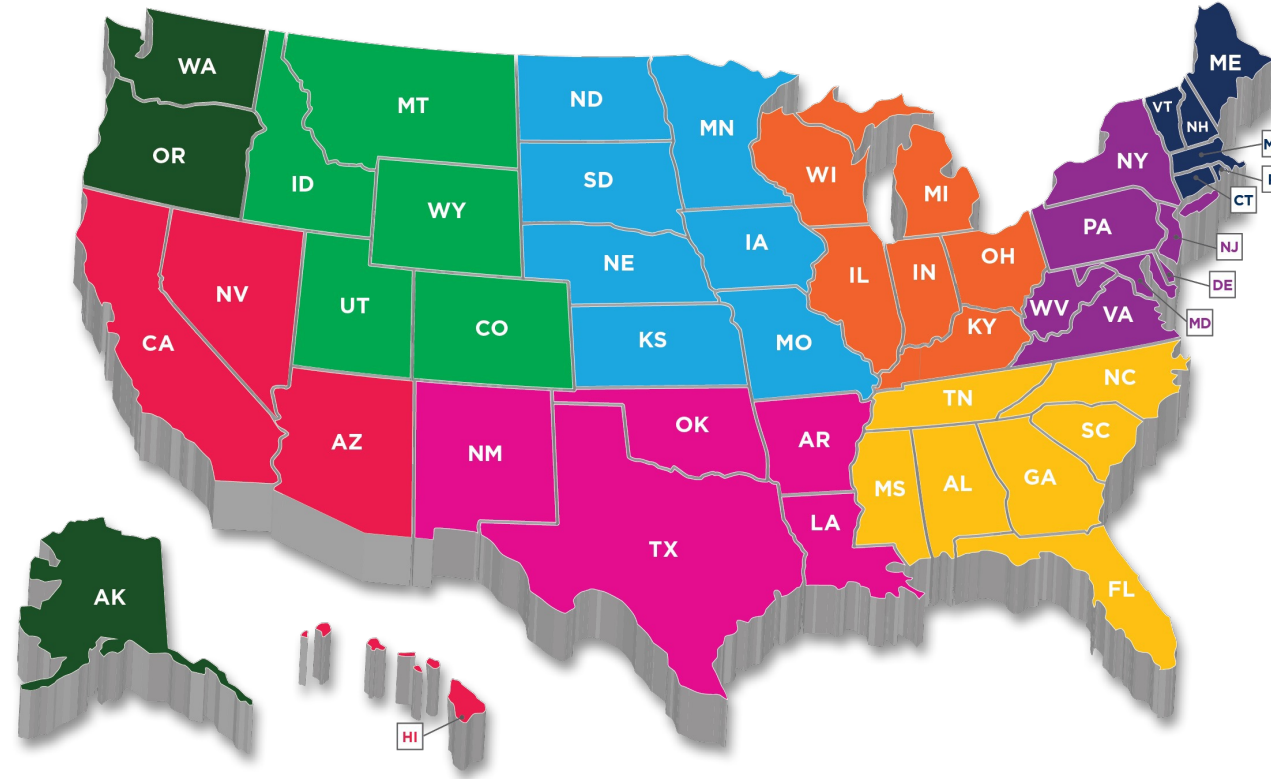

NORTHEAST

Field Rep: Jessica Lindof
Email: Jess@ClimbCS.com
For Quotes: Northeast@ClimbCS.com

MID-ATLANTIC

Field Rep: Randy Jones
Email: RandyJ@ClimbCS.com
For Quotes: MidAtlantic@ClimbCS.com

GREAT LAKES

Field Rep: Aaron Foster
Email: AaronF@ClimbCS.com
For Quotes: Greatlakes@ClimbCS.com