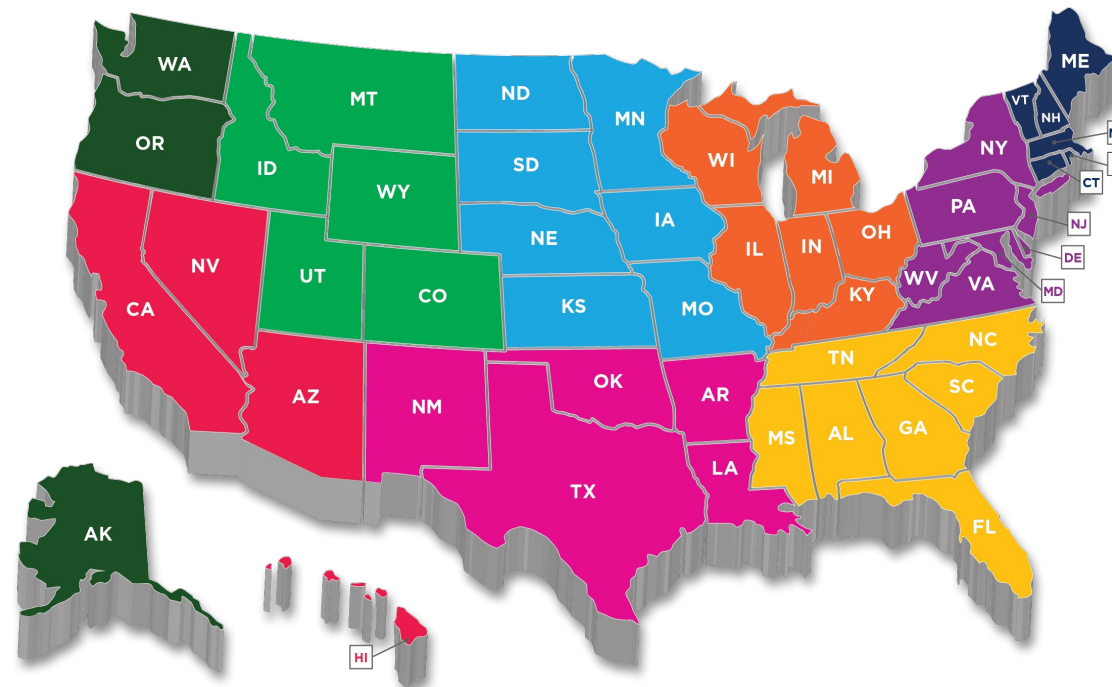

SOUTHEAST

Mark Freilich - Field Territory Manager
MarkF@ClimbCS.com | 954.415.3826

Southeast@ClimbCS.com

Denis Daley - Account Executive
DenisD@ClimbCS.com | x7443
Shayne DeSena - Account Executive
ShayneD@ClimbCS.com | x7270
Ken Novak - Account Executive
KenN@ClimbCS.com | x7313